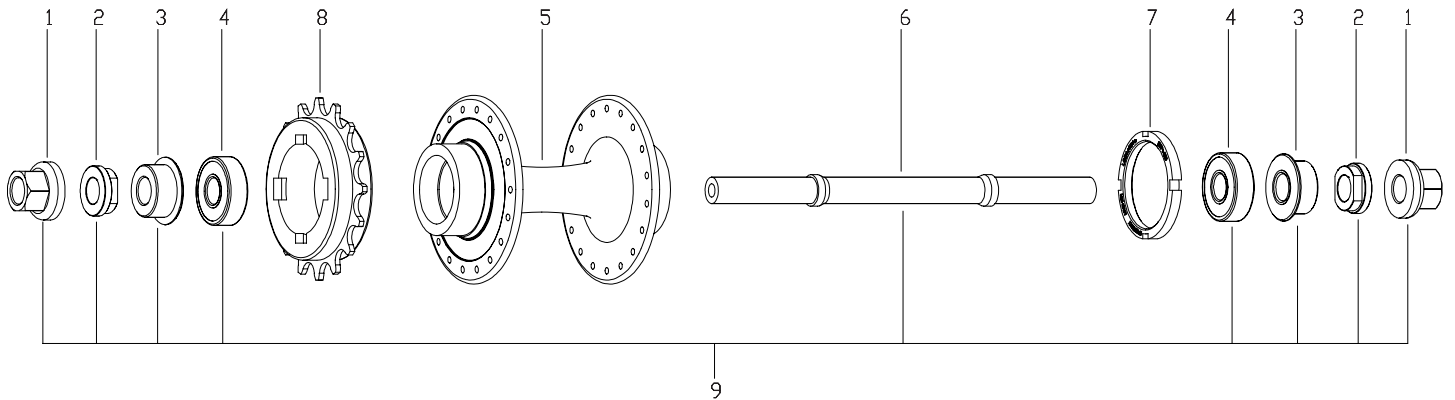

**HBT30 Front Hub**

Item Sales			Item Sales			Item Sales		
No.	No.	Description	No.	No.	Description	No.	No.	Description
1	HMN426	Axle Nut M9 w/built-in lip	4	HSS035	Bearing 6000-UU	6	HSA860	Axle
2	HMN430	M9 Serrated Locknut	5	HSA856	HBT30 Front Hub Shell –Silver/36H	7	HSB543	Axle Service Kit
3	HMW553	Alloy Spacer 3.3mm		HSA857	HBT30 Front Hub Shell –Silver/32H			

**HBT30 Rear Hub**

Item Sales			Item Sales			Item Sales		
No.	No.	Description	No.	No.	Description	No.	No.	Description
1	HMN427	Axle Nut M10 w/built-in lip	7	HSL970	HBT Lockring		SFS30.N17	3/32"-17T Single Speed Freewheel
2	HMN431	M10 Serrated Locknut	8	SFS30.W16	1/8"-16T Single Speed Freewheel		SFS30.N18	3/32"-18T Single Speed Freewheel
3	HMW554	Alloy Spacer 5.8mm (120mm OLD)		SFS30.W17	1/8"-17T Single Speed Freewheel		SFS30.N19	3/32"-19T Single Speed Freewheel
	HMW555	Alloy Spacer 10.6mm (130mm OLD)		SFS30.W18	1/8"-18T Single Speed Freewheel		SFS30.N20	3/32"-20T Single Speed Freewheel
4	HSS035	Bearing 6000-UU		SFS30.W19	1/8"-19T Single Speed Freewheel		SFS30.N21	3/32"-21T Single Speed Freewheel
5	HSA858	HBT30 Rear Hub Shell –Silver/36H		SFS30.W20	1/8"-20T Single Speed Freewheel		SFS30.N22	3/32"-22T Single Speed Freewheel
	HSA859	HBT30 Rear Hub Shell –Silver/32H		SFS30.W21	1/8"-21T Single Speed Freewheel	9	HSB544	Axle Service Kit 175/130mm
6	HSA861	Axle 175mm		SFS30.W22	1/8"-22T Single Speed Freewheel		HSB545	Axle Service Kit 165/120mm
	HSA862	Axle 165mm		SFS30.N16	3/32"-16T Single Speed Freewheel			