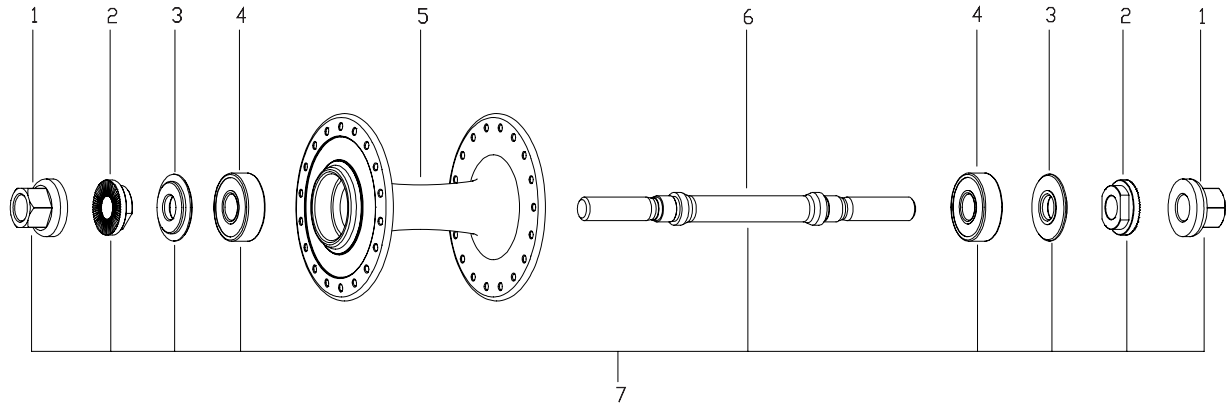

**HBT30 Front Hub**

Item Sales			Item Sales			Item Sales		
No.	No.	Description	No.	No.	Description	No.	No.	Description
1	HMN426	Axle Nut M9 w/built-in lip	4	HSS035	Bearing 6000-UU	6	HSA860	Axle
2	HMN430	M9 Serrated Locknut	5	HSA856	HBT30 Front Hub Shell –Silver/36H	7	HSB543	Axle Service Kit
3	HMW553	Alloy Spacer 3.3mm		HSA857	HBT30 Front Hub Shell –Silver/32H			

**HBT30 Rear Hub**

Item Sales			Item Sales			Item Sales		
No.	No.	Description	No.	No.	Description	No.	No.	Description
1	HMN427	Axle Nut M10 w/built-in lip	7	HSL970	HBT Lockring		SFS30.N17	3/32"-17T Single Speed Freewheel
2	HMN431	M10 Serrated Locknut	8	SFS30.W16	1/8"-16T Single Speed Freewheel		SFS30.N18	3/32"-18T Single Speed Freewheel
3	HMW554	Alloy Spacer 5.8mm (120mm OLD)		SFS30.W17	1/8"-17T Single Speed Freewheel		SFS30.N19	3/32"-19T Single Speed Freewheel
	HMW555	Alloy Spacer 10.6mm (130mm OLD)		SFS30.W18	1/8"-18T Single Speed Freewheel		SFS30.N20	3/32"-20T Single Speed Freewheel
4	HSS035	Bearing 6000-UU		SFS30.W19	1/8"-19T Single Speed Freewheel		SFS30.N21	3/32"-21T Single Speed Freewheel
5	HSA858	HBT30 Rear Hub Shell –Silver/36H		SFS30.W20	1/8"-20T Single Speed Freewheel		SFS30.N22	3/32"-22T Single Speed Freewheel
	HSA859	HBT30 Rear Hub Shell –Silver/32H		SFS30.W21	1/8"-21T Single Speed Freewheel	9	HSB544	Axle Service Kit 175/130mm
6	HSA861	Axle 175mm		SFS30.W22	1/8"-22T Single Speed Freewheel		HSB545	Axle Service Kit 165/120mm
	HSA862	Axle 165mm		SFS30.N16	3/32"-16T Single Speed Freewheel			