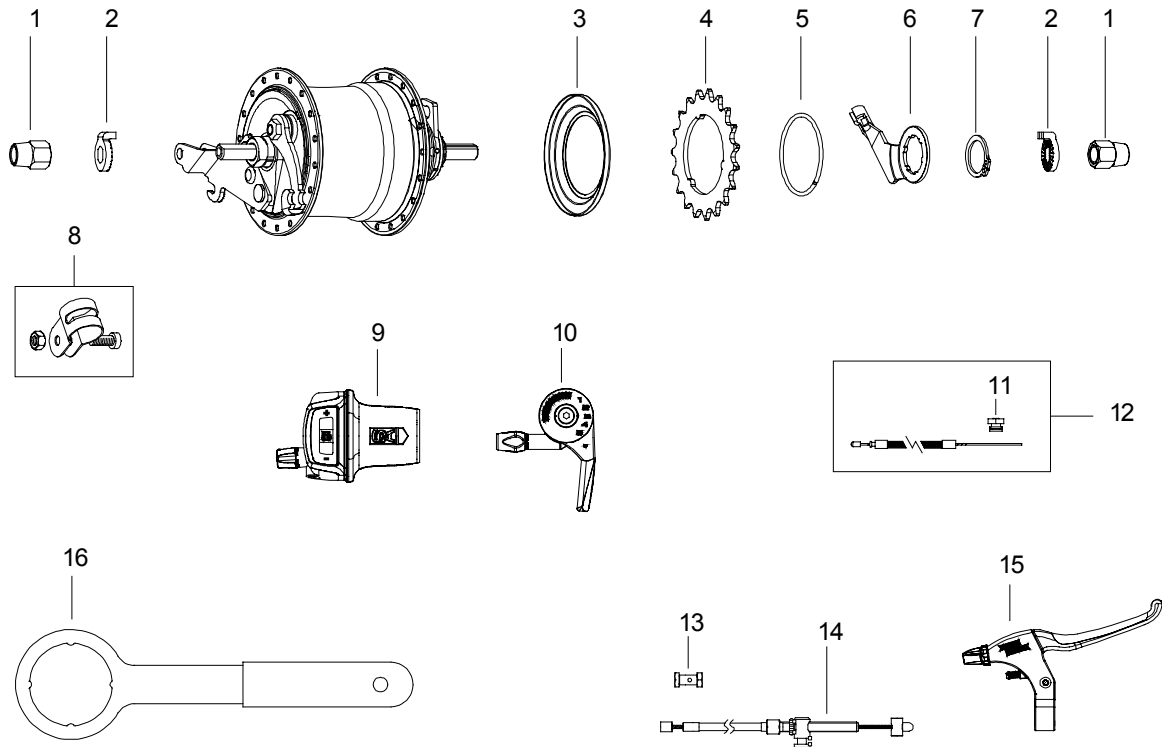

**Item Sales**

No.	No.	Description
1	HMN405	Cone Locknut – 4.8mm
2	HSA371	Cone Adjuster
3	HSB429	70mm Rear Brake Plate Assy.
4	HSA379	L.H. Cone
5	HSA241	Cone Dustcap
6	HSA284	L.H. Ball Cage Assembly
7	HSA903	RX-RD5 Hub Shell Assembly
8	HSX181	Gear Internal Assembly
9	HSA907	Planet Cage Assembly
10	HSL729	C-clip 3/8"
11	HSH482	Pawl
12	HSA450	Pawl Spring
13	HSA908	Axle Assembly
14	HMW556	Control Pawl Retainer Ring
15	HSA909	Shift Control Cam B
16	HSA910	Shift Control Cam A
17	HSA911	Control Pawl Set w/Springs
18	HSA912	Axle

**Item Sales**

No.	No.	Description
19	HSA913	Spring Bracket
20	HMW557	Washer
21	HSA914	Cam Sleeve
22	HSA915	Reverse Spring
23	HSA916	Clutch Cam
24	HSA917	Clutch Slide Ring
25	HSA918	Clutch Cam Adaptor
26	HSA832	Axle Circlip
27	HSA919	Shift Actuator
28	HSA920	Clutch
29	HSA921	Gear Ring Assembly
30	HSA922	Gear Ring Pawl Spring
31	HSA923	Gear Ring Pawl
32	HSA415	Gear Ring Pawl Pin
33	HSA924	Drag Spring
34	HSA925	Ball Ring
35	HSA633	Ball Cage Assembly – 30x3/16"
36	HSA926	Clutch Spring

**Item Sales**

No.	No.	Description
37	HSA927	Driver Assembly
38	HSA928	Driver Pawl
39	HSA929	Driver Pawl Spring
40	HSA438	Ball Cage Assembly – 14x3/16"
41	HSA930	R.H. Cone
42	HMN382	Locknut – 3.2mm
43	HSA931	Cable Drum
44	HSA932	Cone Locator
45	HMN407	Locknut – 6.4mm

**Item Sales**

No.	No.	Description
5	HSL981	Sprocket Circlip
6	HSJ212	Fulcrum Lever
7	HSL996	Fulcrum Lever Clip –Stainless
	HSL983	Fulcrum Lever Clip
8	HSL767	Brake Arm Clip Assembly –15.5mm
	HCB101	Brake Arm Clip Assembly –15.9mm
9	HSJ999	TSC50 Shifter w/Cable
10	HSJ201	SLC50 (T-type) Shifter w/Cable
	HSJ202	SLC50 (H-type) Shifter w/Cable
11	HSL802	Rotary Cable Anchorage
12	HSJ973	Cable/Casing with Rotary Cable Anchorage –2000x2250mm