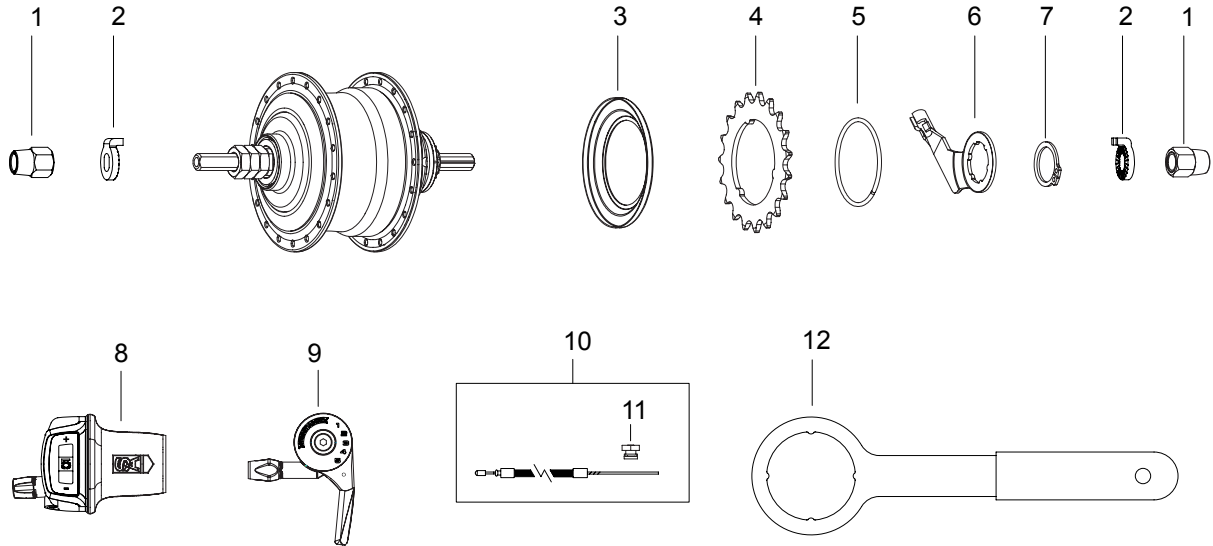

Item Sales

No.	No.	Description
1	HMN407	Cone Locknut – 6.4mm for 185mm Axle x 3 for 178mm Axle x 2
2	HSA101	Cone
3	HSA241	Cone Dust Cap
4	HSA284	L.H. Ball Cage Assy. – 6.4mm Ball
5	HSA904	RX-RF5 Hub Shell Assembly
6	HSX181	Gear Internal Assembly
7	HSA907	Planet Cage Assembly
8	HSL729	C-clip 3/8"
9	HSH482	Pawl
10	HSA450	Pawl Spring
11	HSA908	Axle Assembly
12	HMW556	Control Pawl Retainer Ring
13	HSA909	Shift Control Cam B
14	HSA910	Shift Control Cam A
15	HSA911	Control Pawl Set w/Springs

Item Sales

No.	No.	Description
16	HSA912	Axle
17	HSA913	Spring Bracket
18	HMW557	Washer
19	HSA914	Cam Sleeve
20	HSA915	Reverse Spring
21	HSA916	Clutch Cam
22	HSA917	Clutch Slide Ring
23	HSA918	Clutch Cam Adaptor
24	HSA832	Axle Circlip
25	HSA919	Shift Actuator
26	HSA920	Clutch
27	HSA921	Gear Ring Assembly
28	HSA922	Gear Ring Pawl Spring
29	HSA923	Gear Ring Pawl
30	HSA415	Gear Ring Pawl Pin
31	HSA924	Drag Spring
32	HSA925	Ball Ring

Item Sales

No.	No.	Description
33	HSA633	Ball Cage Assembly – 30x3/16"
34	HSA926	Clutch Spring
35	HSA927	Driver Assembly
36	HSA928	Driver Pawl
37	HSA929	Driver Pawl Spring
38	HSA438	Ball Cage Assembly – 14x3/16"
39	HSA930	R.H. Cone
40	HMN382	Locknut – 3.2mm
41	HSA931	Cable Drum
42	HSA932	Cone Locator
43	HMN407	Locknut – 6.4mm

Item Sales

No.	No.	Description
5	HSL981	Sprocket Circlip
6	HSJ212	Fulcrum Lever
7	HSL996	Fulcrum Lever Clip –Stainless
	HSL983	Fulcrum Lever Clip

Item Sales

No.	No.	Description
8	HSJ999	TSC50 Shifter w/Cable
9	HSJ201	SLC50 (T-type) Shifter w/Cable
	HSJ202	SLC50 (H-type) Shifter w/Cable
10	HSJ973	Cable/Casing with Rotary Cable Anchorage –2000x2250mm
	11	HSL802 Rotary Cable Anchorage
12	HTR148	Ball Ring Spanner