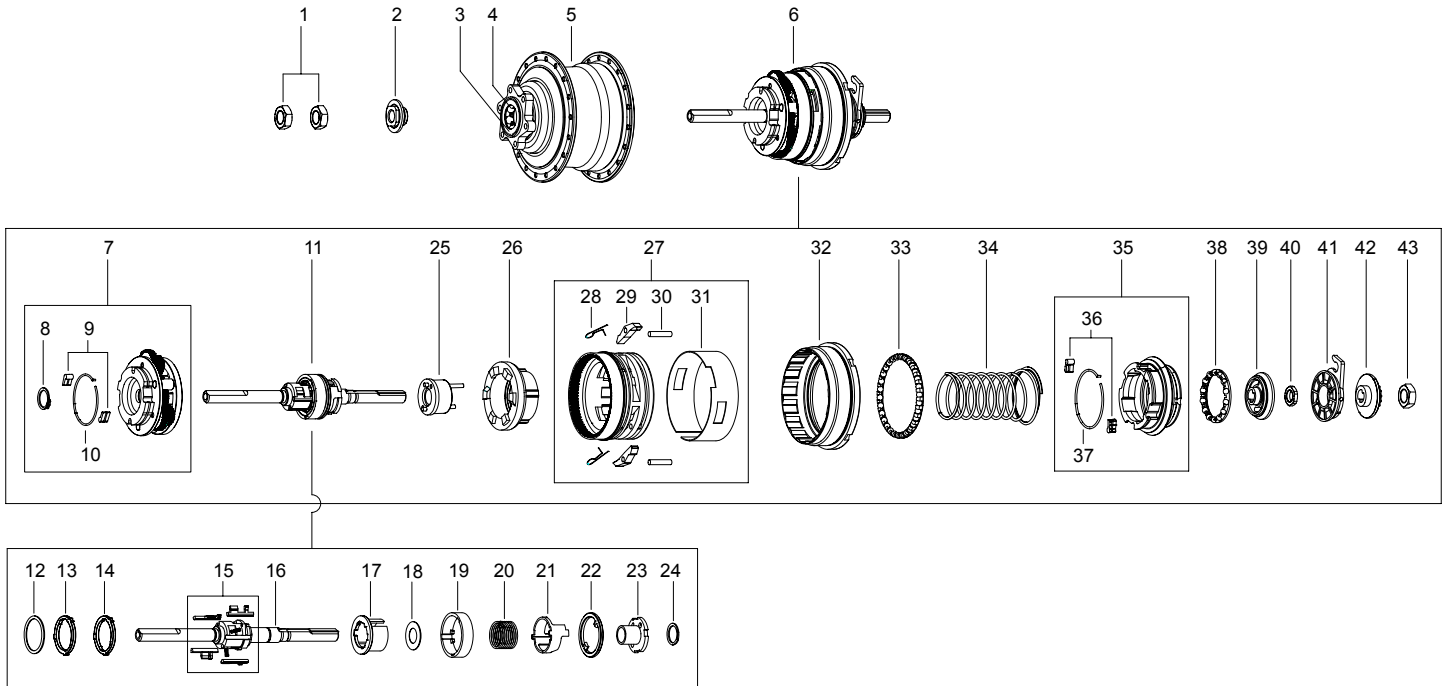

Part List: RX-RK5_{A0} 5-speed Internal Gear Hub

Item Sales

No.	No.	Description
1	HMN407	Cone Locknut – 6.4mm
2	HSA101	Cone
3	HSA241	Cone Dust Cap
4	HSA284	L.H. Ball Cage Assy. – 6.4mm Ball
5	HSA905	RX-RK5 Hub Shell Assembly
6	HSX181	Gear Internal Assembly
7	HSA907	Planet Cage Assembly
8	HSL729	C-clip 3/8"
9	HSH482	Pawl
10	HSA450	Pawl Spring
11	HSA908	Axle Assembly
12	HMW556	Control Pawl Retainer Ring
13	HSA909	Shift Control Cam B
14	HSA910	Shift Control Cam A
15	HSA911	Control Pawl Set w/Springs
16	HSA912	Axle

Item Sales

No.	No.	Description
17	HSA913	Spring Bracket
18	HMW557	Washer
19	HSA914	Cam Sleeve
20	HSA915	Reverse Spring
21	HSA916	Clutch Cam
22	HSA917	Clutch Slide Ring
23	HSA918	Clutch Cam Adaptor
24	HSA832	Axle Circlip
25	HSA919	Shift Actuator
26	HSA920	Clutch
27	HSA921	Gear Ring Assembly
28	HSA922	Gear Ring Pawl Spring
29	HSA923	Gear Ring Pawl
30	HSA415	Gear Ring Pawl Pin
31	HSA924	Drag Spring
32	HSA925	Ball Ring

Item Sales

No.	No.	Description
33	HSA633	Ball Cage Assembly – 30x3/16"
34	HSA926	Clutch Spring
35	HSA927	Driver Assembly
36	HSA928	Driver Pawl
37	HSA929	Driver Pawl Spring
38	HSA438	Ball Cage Assembly – 14x3/16"
39	HSA930	R.H. Cone
40	HMN382	Locknut – 3.2mm
41	HSA931	Cable Drum
42	HSA932	Cone Locator
43	HMN407	Locknut – 6.4mm

Part List: RX-RK5_{A0} 5-speed Internal Gear Hub

Item Sales

No.	No.	Description
1	HMN433	Dome Nut 13/32" – Stainless
	HMN388	Dome Nut 13/32" – CP
2	HMW529	Lockwasher – Xylan
	HMW518	Lockwasher – CP
3	HSL982	Sprocket Dustcap
4	HSL993	Sprocket 17T – 1/8", Flat
	HSL991	Sprocket 18T – 1/8", Flat
	HSL992	Sprocket 19T – 1/8", Flat
	HSL997	Sprocket 20T – 1/8", Flat
	HSL998	Sprocket 22T – 1/8", Flat
	HSL986	Sprocket 17T – 3/32", Flat
	HSL987	Sprocket 18T – 3/32", Flat
	HSL988	Sprocket 19T – 3/32", Flat
	HSL999	Sprocket 19T – 1/8", Dished
	HSL200	Sprocket 20T – 1/8", Dished
	HSL201	Sprocket 19T – 3/32", Dished
	HSL202	Sprocket 20T – 3/32", Dished