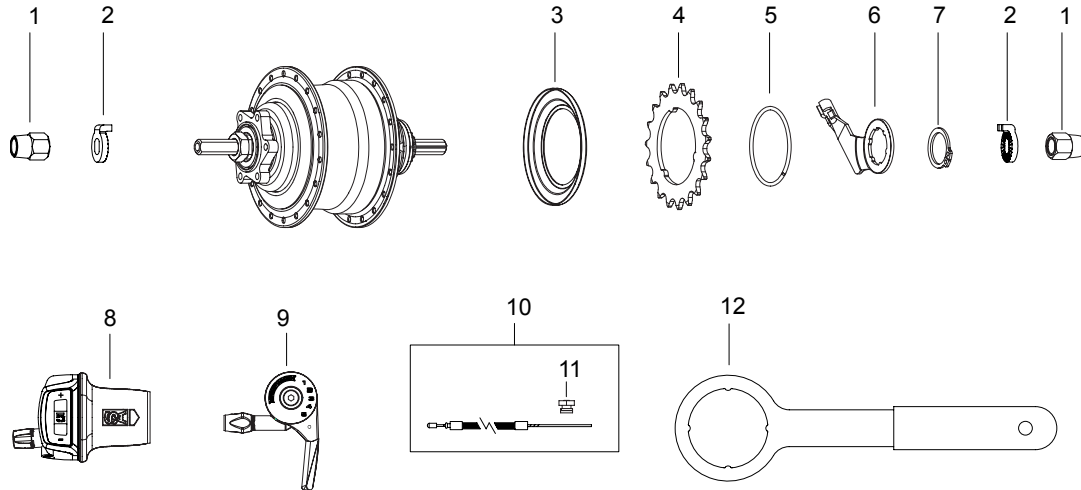

Part List: RX-RK5_{A0} 5-speed Internal Gear Hub

Item Sales

No.	No.	Description
1	HMN407	Cone Locknut – 6.4mm
2	HSA101	Cone
3	HSA241	Cone Dust Cap
4	HSA284	L.H. Ball Cage Assy. – 6.4mm Ball
5	HSA905	RX-RK5 Hub Shell Assembly
6	HSX181	Gear Internal Assembly
7	HSA907	Planet Cage Assembly
8	HSL729	C-clip 3/8"
9	HSH482	Pawl
10	HSA450	Pawl Spring
11	HSA908	Axle Assembly
12	HMW556	Control Pawl Retainer Ring
13	HSA909	Shift Control Cam B
14	HSA910	Shift Control Cam A
15	HSA911	Control Pawl Set w/Springs
16	HSA912	Axle

Item Sales

No.	No.	Description
17	HSA913	Spring Bracket
18	HMW557	Washer
19	HSA914	Cam Sleeve
20	HSA915	Reverse Spring
21	HSA916	Clutch Cam
22	HSA917	Clutch Slide Ring
23	HSA918	Clutch Cam Adaptor
24	HSA832	Axle Circlip
25	HSA919	Shift Actuator
26	HSA920	Clutch
27	HSA921	Gear Ring Assembly
28	HSA922	Gear Ring Pawl Spring
29	HSA923	Gear Ring Pawl
30	HSA415	Gear Ring Pawl Pin
31	HSA924	Drag Spring
32	HSA925	Ball Ring

Item Sales

No.	No.	Description
33	HSA633	Ball Cage Assembly – 30x3/16"
34	HSA926	Clutch Spring
35	HSA927	Driver Assembly
36	HSA928	Driver Pawl
37	HSA929	Driver Pawl Spring
38	HSA438	Ball Cage Assembly – 14x3/16"
39	HSA930	R.H. Cone
40	HMN382	Locknut – 3.2mm
41	HSA931	Cable Drum
42	HSA932	Cone Locator
43	HMN407	Locknut – 6.4mm

Part List: RX-RK5_{A0} 5-speed Internal Gear Hub

Item Sales

No.	No.	Description
1	HMN433	Dome Nut 13/32" – Stainless
	HMN388	Dome Nut 13/32" – CP
2	HMW529	Lockwasher – Xylan
	HMW518	Lockwasher – CP
3	HSL982	Sprocket Dustcap
4	HSL993	Sprocket 17T – 1/8", Flat
	HSL991	Sprocket 18T – 1/8", Flat
	HSL992	Sprocket 19T – 1/8", Flat
	HSL997	Sprocket 20T – 1/8", Flat
	HSL998	Sprocket 22T – 1/8", Flat
	HSL986	Sprocket 17T – 3/32", Flat
	HSL987	Sprocket 18T – 3/32", Flat
	HSL988	Sprocket 19T – 3/32", Flat
	HSL999	Sprocket 19T – 1/8", Dished
	HSL200	Sprocket 20T – 1/8", Dished
	HSL201	Sprocket 19T – 3/32", Dished
	HSL202	Sprocket 20T – 3/32", Dished