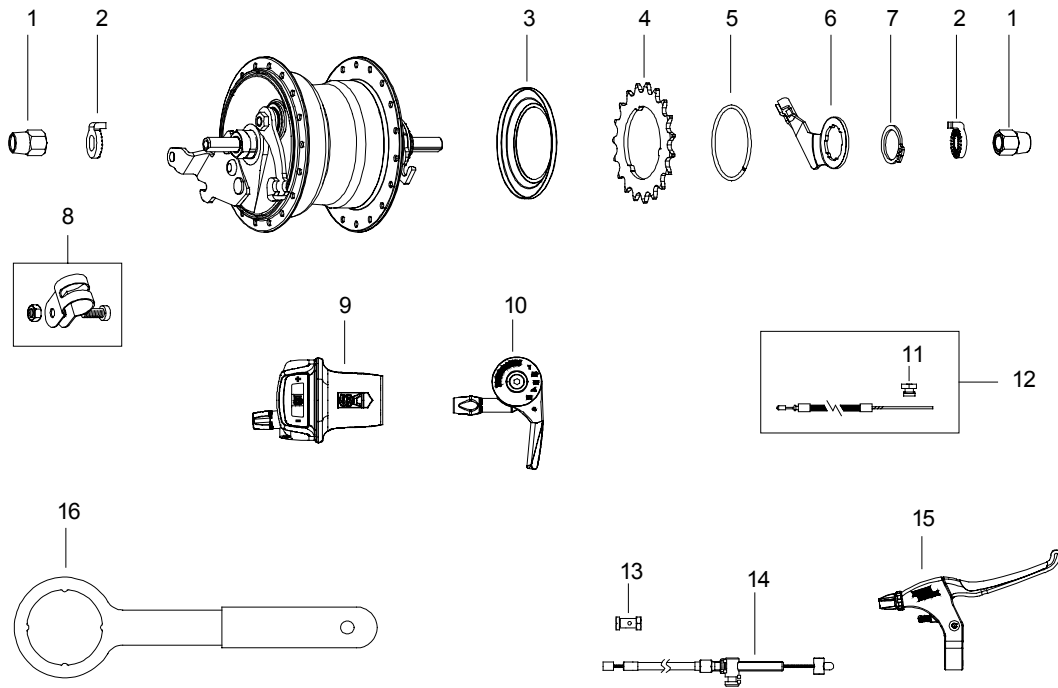

Item Sales

No.	No.	Description
1	HMN405	Cone Locknut – 4.8mm
2	HSA371	Cone Adjuster
3	HSB535	90mm Rear Brake Plate Assy.
4	HSA379	L.H. Cone
5	HSA241	Cone Dustcap
6	HSA284	L.H. Ball Cage Assembly
7	HSA902	RXL-RD5 Hub Shell Assembly
8	HSX181	Gear Internal Assembly
9	HSA907	Planet Cage Assembly
10	HSL729	C-clip 3/8"
11	HSH482	Pawl
12	HSA450	Pawl Spring
13	HSA908	Axle Assembly
14	HMW556	Control Pawl Retainer Ring
15	HSA909	Shift Control Cam B
16	HSA910	Shift Control Cam A
17	HSA911	Control Pawl Set w/Springs
18	HSA912	Axle

Item Sales

No.	No.	Description
19	HSA913	Spring Bracket
20	HMW557	Washer
21	HSA914	Cam Sleeve
22	HSA915	Reverse Spring
23	HSA916	Clutch Cam
24	HSA917	Clutch Slide Ring
25	HSA918	Clutch Cam Adaptor
26	HSA832	Axle Circlip
27	HSA919	Shift Actuator
28	HSA920	Clutch
29	HSA921	Gear Ring Assembly
30	HSA922	Gear Ring Pawl Spring
31	HSA923	Gear Ring Pawl
32	HSA415	Gear Ring Pawl Pin
33	HSA924	Drag Spring
34	HSA925	Ball Ring
35	HSA633	Ball Cage Assembly – 30x3/16"
36	HSA926	Clutch Spring

Item Sales

No.	No.	Description
37	HSA927	Driver Assembly
38	HSA928	Driver Pawl
39	HSA929	Driver Pawl Spring
40	HSA438	Ball Cage Assembly – 14x3/16"
41	HSA930	R.H. Cone
42	HMN382	Locknut – 3.2mm
43	HSA931	Cable Drum
44	HSA932	Cone Locator
45	HMN407	Locknut – 6.4mm

Item Sales

No.	No.	Description
5	HSL981	Sprocket Circlip
6	HSJ212	Fulcrum Lever
7	HSL996	Fulcrum Lever Clip –Stainless
	HSL983	Fulcrum Lever Clip
8	HSL767	Brake Arm Clip Assembly –15.5mm
	HCB101	Brake Arm Clip Assembly –15.9mm
9	HSJ999	TSC50 Shifter w/Cable
10	HSJ201	SLC50 (T-type) Shifter w/Cable
	HSJ202	SLC50 (H-type) Shifter w/Cable
11	HSL802	Rotary Cable Anchorage
12	HSJ973	Cable/Casing with Rotary Cable Anchorage –2000x2250mm