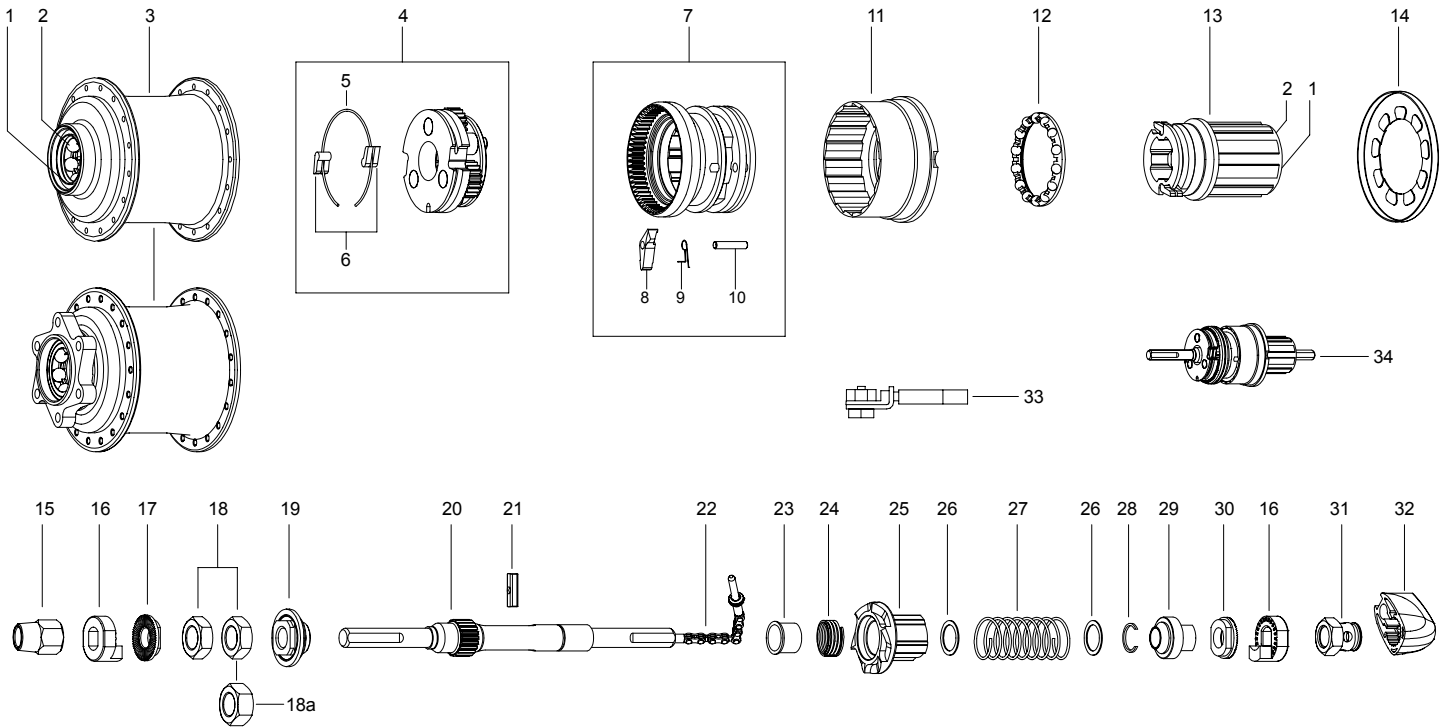

Part List: CS-RF3, CS-RK3 A0 Cassette Freehub 3 Speed

Item Sales			Item Sales			Item Sales		
No.	No.	Description	No.	No.	Description	No.	No.	Description
1	HSA102	Outer Dust Cap	7	HSA823	F30 Gear Ring Assembly	23	HSA828	F30 Clutch Sleeve
2	HSA284	Ball Cage Assembly L.H. 6.4mm Ball	8	HSA119	Gear Ring Pawl	24	HSA829	F30 Clutch Sleeve Spring
3	HSA810	CS-RF3 Hub Shell Assy.-36H/Alloy	9	HSA120	Gear Ring Pawl Spring	25	HSA830	F30 Clutch
	HSA811	CS-RF3 Hub Shell Assy.-32H/Alloy	10	HSA415	Gear Ring Pawl Pin	26	HMW540	Washer
	HSA812	CS-RF3 Hub Shell Assy.-28H/Alloy	11	HSA824	F30 Ball Ring	27	HSA831	F30 Clutch Spring
	HSA813	CS-RF3 Hub Shell Assy.-36H/Black	12	HSA438	Ball Cage Assembly	28	HSA832	Axle Circlip
	HSA814	CS-RF3 Hub Shell Assy.-32H/Black	13	HSA825	F30 Driver Assembly	29	HSA234	Cone
	HSA815	CS-RF3 Hub Shell Assy.-28H/Black	14	HSL922	Dust Cap	30	HMN432	Serrated Nut-4.8mm/φ 19
	HSA816	CS-RK3 Hub Shell Assy.-36H/Alloy	15	HMN388	Dome Nut 13/32"	31	HMN420	Guide Nut-Short
	HSA817	CS-RK3 Hub Shell Assy.-32H/Alloy	16	HMW534	Lockwasher for Vertical Type	32	HSL906	Short Guide Nut Cover-Silver
	HSA818	CS-RK3 Hub Shell Assy.-28H/Alloy	17	HMN423	Serrated Nut-4.8mm		HSL884	Short Guide Nut Cover-Black
	HSA819	CS-RK3 Hub Shell Assy.-36H/Black	18	HMN429	Locknut-4.8mm	33	HSL759	Cable Anchorage
	HSA820	CS-RK3 Hub Shell Assy.-32H/Black	18a	HMN407	Locknut-6.4mm	34	HSA162	F30 Gear Internal Assembly
	HSA821	CS-RK3 Hub Shell Assy.-28H/Black	19	HSA101	Cone			
4	HSA822	F30 Planet Cage Assembly	20	HSA826	Axle w/Sun Gear-179mm			
5	HSA450	Circlip	21	HSA827	F30 Axle Key			
6	HSA410	Pawl	22	HSA716	Indicator Mark VIII			