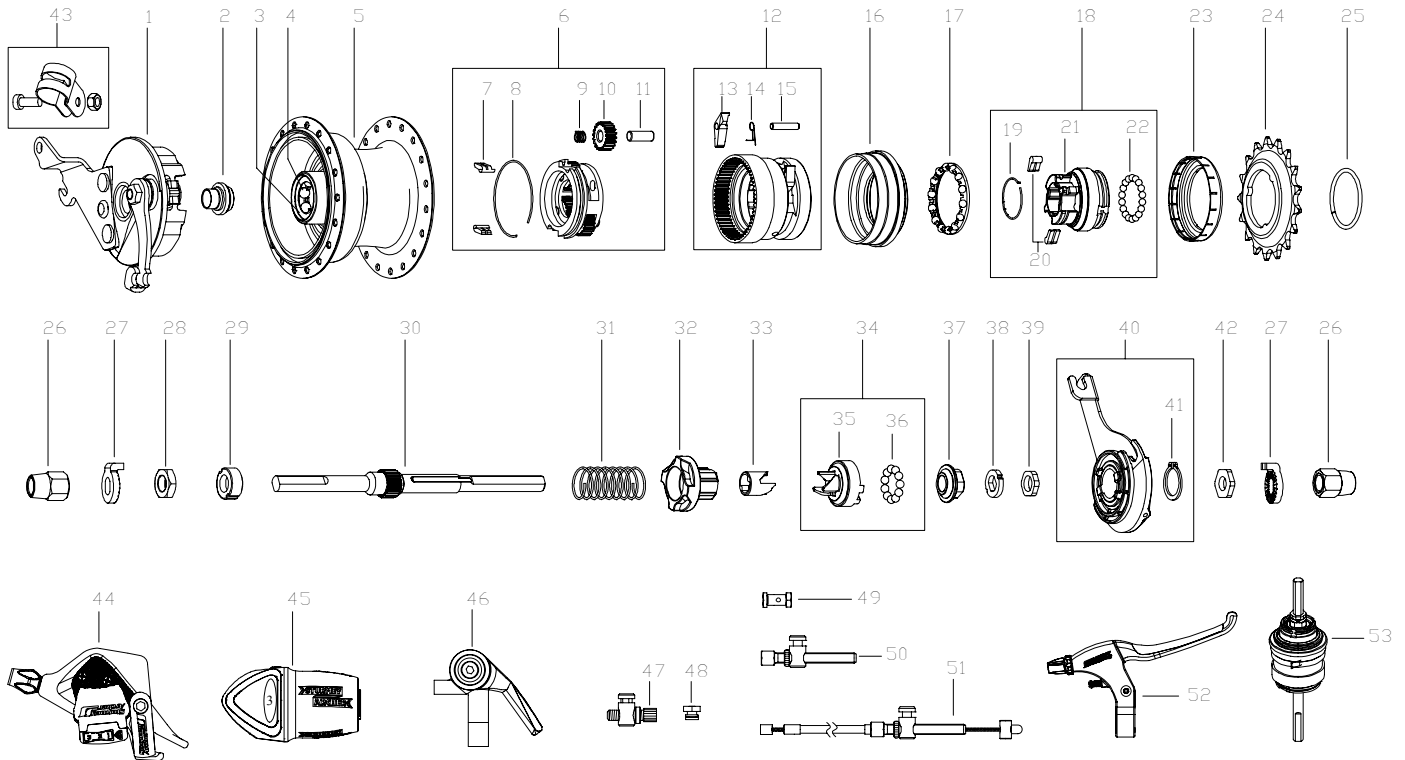

Part List: RX-RD3_{A2} Rotary Three Speed Hub

Item Sales			Item Sales			Item Sales		
No.	No.	Description	No.	No.	Description	No.	No.	Description
1	HSB429	70mm Alloy Rear Brake Plate Assy.	25	HSL721	Sprocket Circlip	HSJ222		Fulcrum Lever Set (Nordic type) for Standard (Angled) End
2	HSA699	L/H Cone	26	HMN387	Dome Nut 3/8"	HSJ223		Fulcrum Lever Set (Bended 7°, Nordic type) for Reversed (horizontal)/Vertical End
3	HSA241	Cone Dustcap	27	HMW521	Lockwasher for Reversed/Standard End	41	HSL903	C-clip No.18
4	HSA284	L.H. Ball Cage Assy.-6.4mm Ball		HMW530	Lockwasher for Reversed/Standard End (Xylan)		HSL204	C-clip No.18 (Stainless)
5	HSA700	RX-RD3 Hub Shell Assy.-36H	28	HMN366	Cone Locknut (3/8"-6.4mm)	42	HMN406	Nut 3/8"
6	HSA965	Planet Cage Assembly	29	HSA371	Cone Adjuster	43	HSL767	Brake Arm Clip Assembly - 15.5mm
7	HSA573	Pawl for Planet Cage		HMW558	Lockwasher for Vertical End	HCB101		Brake Arm Clip Assembly - 15.9mm
8	HSA450	Pawl Spring Circlip	30	HSA706	Axle	HCB103		Brake Arm Clip Assembly - 18.3mm
9	HSA966	Pinion Pin Spring	31	HSA707	Clutch Spring	44	HSJ940	DLC34 Shifter w/Cable
10	HSA292	Planet Pinion	32	HSA968	Clutch	45	HSJ976	TSC30 Shifter w/Cable
11	HSA967	Pinion Pin	33	HSA709	Shift Cam	46	HSJ216	SLC30(T-type) Shifter w/Cable
12	HSA703	Gear Ring Assembly	34	HSA710	Shift Actuator Assembly		HSJ217	SLC30(H-type) Shifter w/Cable
13	HSA119	Gear Ring Pawl	35	HSA938	Shift Actuator	47	HSL872	Shifter Adjuster Assembly
14	HSA120	Pawl Spring	36	HSA705	3/16" Bearing Ball (x11)	48	HSL977	Rotary Cable Anchorage
15	HSA415	Pawl Pin	37	HSA711	R/H Cone	49	HSK715	Brake Cable Pinch Bolt Assembly
16	HSA584	Ball Ring	38	HMW540	Indicator Washer	50	HSB422	Brake Adjuster Assembly
17	HSA438	Ball Cage Assembly	39	HMN137	Cone Locknut	51	HSK736	Brake Cable Assembly, 1600mm
18	HSA704	Driver Assembly	40	HSJ932	Fulcrum Lever Set for Reversed (horizontal)/Vertical End		HSK730	Brake Cable Assembly, 900mm
19	HSA409	Pawl Circlip		HSJ220	Fulcrum Lever Set (Nordic type) for Reversed (Horizontal)/Vertical End	52	HSK742	Brake Lever BLS81 RH
20	HSA410	Pawl		HSJ221	Fulcrum Lever Set for Standard (Angled) End		HSK743	Brake Lever BLS81 LH
21	HSA941	Driver				53	HSX153	Gear Internal Assembly Complete
22	HSA520	5/32" Bearing Ball (x18)						
23	HSL904	Plastic Sprocket Dustcap						
24	HSL827	Sprocket 17T (Chrome)						
	HSL924	Sprocket 18T (Chrome)						
	HSL965	Sprocket 19T (Chrome)						