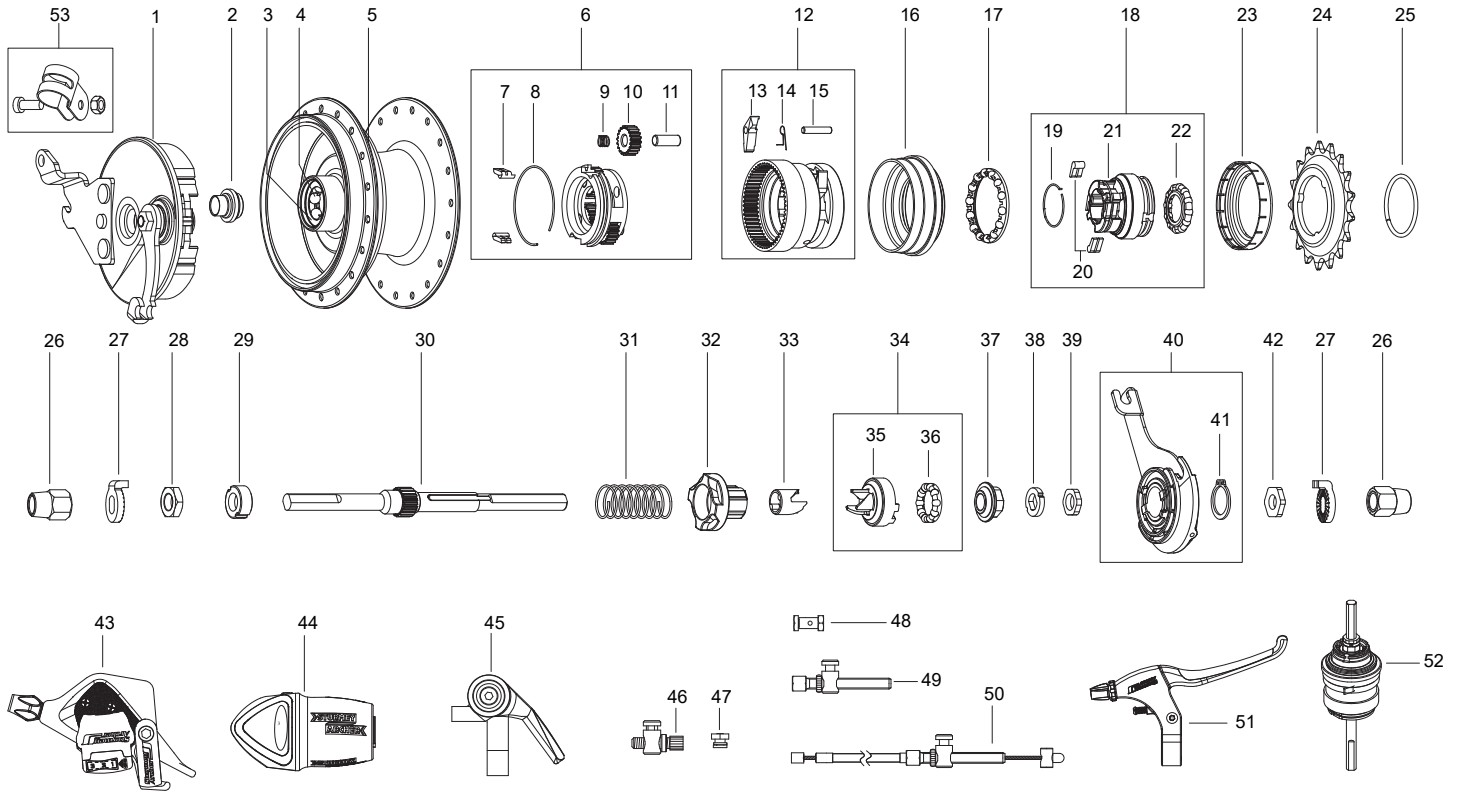

Part List: RXL-RD3_{A3} Rotary Three Speed Hub

Item Sales			Item Sales			Item Sales		
No.	No.	Description	No.	No.	Description	No.	No.	Description
1	HSB535	90mm Alloy Rear Brake Plate Assy.	25	HSL721	Sprocket Circlip	HSJ222		Fulcrum Lever Set (Nordic type) for Standard (Angled) End
	HSB836	90mm Alloy Rear Brake Plate Assy. (Type 1)	26	HMN387	Dome Nut 3/8"	HSJ223		Fulcrum Lever Set (Bended 7°, Nordic type) for Reversed (horizontal)/Vertical End
2	HSA699	L/H Cone		HMW530	Lockwasher for Reversed/Standard End (Xylan)	41	HSL903	C-clip No.18
3	HSA241	Cone Dustcap		HMW558	Lockwasher for Vertical End		HSL204	C-clip No.18 (Stainless)
4	HSA284	L.H. Ball Cage Assy.-6.4mm Ball	28	HMN366	Cone Locknut (3/8"-6.4mm)	42	HMN406	Nut 3/8"
5	HSB567	RXL-RD3 Hub Shell Assy.-36H	29	HSA371	Cone Adjuster	43	HSL767	Brake Arm Clip Assembly - 15.5mm
6	HSA965	Planet Cage Assembly	30	HSA706	Axle	HCB101		Brake Arm Clip Assembly - 15.9mm
7	HSA573	Pawl for Planet Cage	31	HSA707	Clutch Spring	HCB103		Brake Arm Clip Assembly - 18.3mm
8	HSA450	Pawl Spring Circlip	32	HSA968	Clutch	44	HSJ940	DLC34 Shifter w/Cable
9	HSA966	Pinion Pin Spring	33	HSA709	Shift Cam	45	HSJ976	TSC30 Shifter w/Cable
10	HSA292	Planet Pinion	34	HSA710	Shift Actuator Assembly	46	HSJ216	SLC30(T-type) Shifter w/Cable
11	HSA967	Pinion Pin	35	HSA938	Shift Actuator		HSJ217	SLC30(H-type) Shifter w/Cable
12	HSA703	Gear Ring Assembly	36	HSA705	3/16" Bearing Ball (x11)	47	HSL872	Shifter Adjuster Assembly
13	HSA119	Gear Ring Pawl	37	HSA711	R/H Cone	48	HSL977	Rotary Cable Anchorage
14	HSA120	Pawl Spring	38	HMW540	Indicator Washer	49	HSK715	Brake Cable Pinch Bolt Assembly
15	HSA415	Pawl Pin	39	HMN137	Cone Locknut	50	HSB422	Brake Adjuster Assembly
16	HSA584	Ball Ring	40	HSJ932	Fulcrum Lever Set for Reversed (horizontal)/Vertical End	51	HSK736	Brake Cable Assembly, 1600mm
17	HSA438	Ball Cage Assembly		HSJ220	Fulcrum Lever Set (Nordic type) for Reversed (Horizontal)/Vertical End		HSK730	Brake Cable Assembly, 900mm
18	HSA704	Driver Assembly		HSJ221	Fulcrum Lever Set for Standard (Angled) End	52	HSK742	Brake Lever BLS81 RH
19	HSA409	Pawl Circlip					HSK743	Brake Lever BLS81 LH
20	HSA410	Pawl				53	HSX153	Gear Internal Assembly Complete
21	HSA941	Driver						
22	HSA520	5/32" Bearing Ball (x18)						
23	HSL904	Plastic Sprocket Dustcap						
24	HSL827	Sprocket 17T (Chrome)						
	HSL924	Sprocket 18T (Chrome)						
	HSL965	Sprocket 19T (Chrome)						